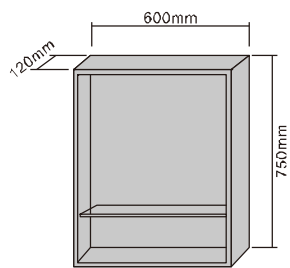

MODEL NO.: LAMC004
 Size: 500x700mm

MODEL NO.: LAMC005
 Size: 800x700mm

MODEL NO.: LAMC006
 Size: 1000x700mm

Bathroom mirror cabinet
 Double sided mirrored door
 With glass shelves
 With top & bottom backlit

MODEL NO.: LAMC007
 Size: 500x700mm

MODEL NO.: LAMC008
 Size: 800x700mm

MODEL NO.: LAMC009
 Size: 1000x700mm

No door mirror cabinet
 With one glass shelf
 With mirrored back
 With top & bottom backlit
 With acrylic storage case

MODEL NO.: LAMC010
 Size: 600x750mm

MODEL NO.: LAMC011
 Size: 800x750mm

MODEL NO.: LAMC012
 Size: 1000x750mm

Bathroom mirror cabinet
 With aluminum frame
 Double sided mirrored door
 With glass shelves
 With inside socket
 On Off Button switch
 IP44 rated

MODEL NO.: LAMC013
 Size: 500x700mm

MODEL NO.: LAMC014
 Size: 800x700mm

MODEL NO.: LAMC015
 Size: 1000x700mm

Bathroom mirror cabinet
 With aluminum frame
 Double sided mirrored door
 With glass shelves
 With inside socket
 On/off button switch
 IP44 rated