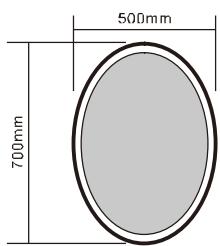

Elegant
Mirror

MODEL NO.: LAM001
Size: 600x600mm

MODEL NO.: LAM002
Size: 900x900mm

MODEL NO.: LAM003
Size: 600x600mm

MODEL NO.: LAM004
Size: 900x900mm

MODEL NO.: LAM005
Size: 600x600mm

MODEL NO.: LAM006
Size: 900x900mm

MODEL NO.: LAM007
Size: 500x700mm

MODEL NO.: LAM008
Size: 600x900mm

MODEL NO.: LAM009
Size: 500x700mm

MODEL NO.: LAM010
Size: 500x900mm

MODEL NO.: LAM011
Size: 600x600mm

MODEL NO.: LAM012
Size: 800x800mm

MODEL NO.: LAM013
Size: 500x700mm

MODEL NO.: LAM014
Size: 600x900mm

MODEL NO.: LAM015
Size: 600x600mm

MODEL NO.: LAM016
Size: 800x600mm

MODEL NO.: LAM017
Size: 600x800mm

MODEL NO.: LAM018
Size: 1000x600mm

MODEL NO.: LAM019
Size: 1200x600mm

MODEL NO.: LAM020
Size: 600x800mm

MODEL NO.: LAM021
Size: 800x600mm

MODEL NO.: LAM022
Size: 1000x600mm

MODEL NO.: LAM023
Size: 600x800mm

MODEL NO.: LAM024
Size: 1000x600mm

MODEL NO.: LAM025
Size: 1200x600mm