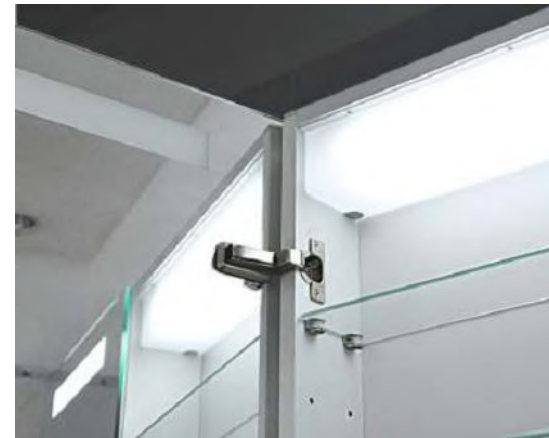

MODEL NO.: LAMC010
 Size: 600x750mm

MODEL NO.: LAMC011
 Size: 800x750mm

MODEL NO.: LAMC012
 Size: 1000x750mm

Bathroom mirror cabinet
 With aluminum frame
 Double sided mirrored door
 With glass shelves
 With inside socket
 On Off Button switch
 IP44 rated