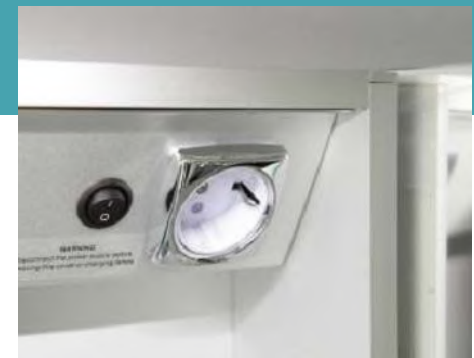

Bathroom mirror cabinet
With aluminum frame
Double sided mirrored door
With glass shelves
With inside socket
On/off button switch
IP44 rated