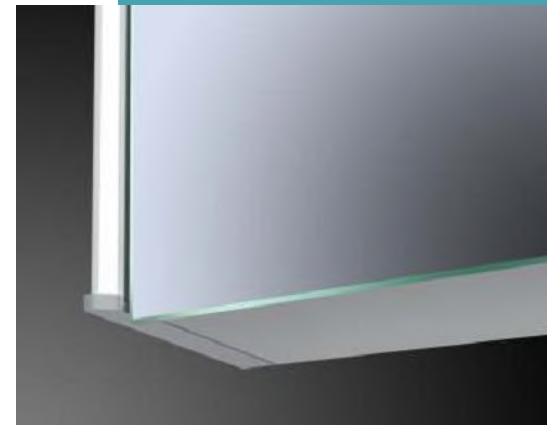

MODEL NO.: LAMC061
 Size: 500x700mm

MODEL NO.: LAMC062
 Size: 800x700mm

MODEL NO.: LAMC063
 Size: 1000x700mm

Bathroom mirror cabinet
 Double sided mirrored door
 With glass shelves
 With inside socket
 On/off button switch
 IP44 rated