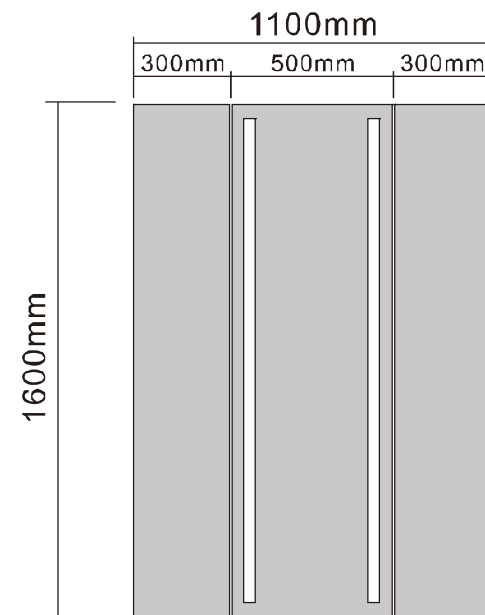

Elegant
Mirror

MODEL NO.: LAM001
Size: 600x600mm

MODEL NO.: LAM002
Size: 900x900mm

MODEL NO.: LAM003
Size: 600x600mm

MODEL NO.: LAM004
Size: 900x900mm

MODEL NO.: LAM005
Size: 600x600mm

MODEL NO.: LAM006
Size: 900x900mm

MODEL NO.: LAM093
Size: 1200x600mm

MODEL NO.: LAM94
Size: 520x760mm

MODEL NO.: LAM95
Size: 520x760mm

MODEL NO.: LAM96
Size: 600x800mm

MODEL NO.: LAM97
Size: 1000x600mm

MODEL NO.: LAM98
Size: 1200x600mm

MODEL NO.: LAM99
Size: 600x800mm

MODEL NO.: LAM100
Size: 1000x600mm

MODEL NO.: LAM101
Size: 1200x600mm

MODEL NO.: LAM102
Size 600x800mm

MODEL NO.: LAM103
Size 1000x600mm

MODEL NO.: LAM104
Size: 1200x600mm

MODEL NO.: LAM105
Size: 450x1200mm

MODEL NO.: LAM106
Size: 450x1600mm

MODEL NO.: LAM107
Size: 450x1200mm

MODEL NO.: LAM108
Size: 450x1600mm

MODEL NO.: LAM109
Size: 450x1200mm

MODEL NO.: LAM110
Size: 450x1600mm

MODEL NO.: LAM111

Size: 1100(300/500/300) x 1600 mm