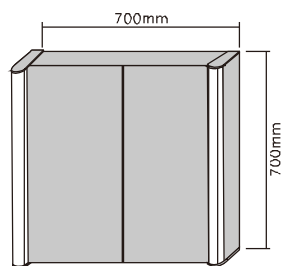

MODEL NO.: LAMC028
 Size: 500x700mm

MODEL NO.: LAMC029
 Size: 700x700mm

MODEL NO.: LAMC030
 Size: 1000x700mm

Bathroom mirror cabinet
 With aluminum frame
 Double sided mirrored door
 With glass shelves
 With inside socket
 Infrared sensor switch
 IP44 rated

MODEL NO.: LAMC031
 Size: 500x700mm

MODEL NO.: LAMC032
 Size: 700x700mm

MODEL NO.: LAMC033
 Size: 800x700mm

Bathroom mirror cabinet
 With aluminum frame
 Double sided mirrored door
 With glass shelves
 With inside socket
 On off button switch
 IP44 rated