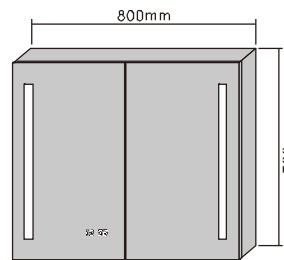

MODEL NO.: LAMC056
Size: 800x700mm