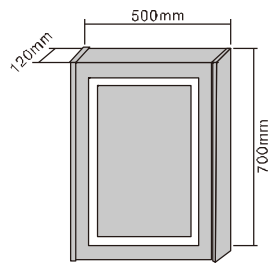

MODEL NO.: LAMC034
 Size: 500x700mm

MODEL NO.: LAMC035
 Size: 700x700mm

MODEL NO.: LAMC036
 Size: 1000x700mm

Bathroom mirror cabinet
 With aluminum frame
 Double sided mirrored door
 With glass shelves
 With inside socket
 On/off button switch
 IP44 rated

MODEL NO.: LAMC037
 Size: 500x700mm

MODEL NO.: LAMC038
 Size: 800x700mm

MODEL NO.: LAMC039
 Size: 1000x700mm

Bathroom mirror cabinet
 Double sided mirrored door
 With glass shelves
 With inside socket
 On/off button switch
 IP44 rated

MODEL NO.: LAMC040
 Size 500x700mm

MODEL NO.: LAMC041
 Size 800x700mm

MODEL NO.: LAMC042
 Size: 1000x700mm

Bathroom mirror cabinet
 Double sided mirrored door
 With acrylic light around
 With glass shelves
 With inside socket
 On/off button switch
 IP44 rated