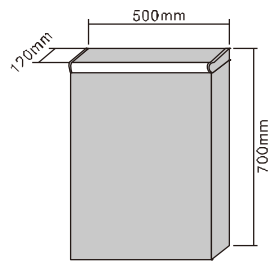

MODEL NO.: LAMC013
 Size: 500x700mm

MODEL NO.: LAMC014
 Size: 800x700mm

MODEL NO.: LAMC015
 Size: 1000x700mm

Bathroom mirror cabinet
 With aluminum frame
 Double sided mirrored door
 With glass shelves
 With inside socket
 On/off button switch
 IP44 rated