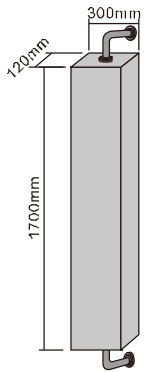

MODEL NO.: LAMC067
 Size: 450x1200mm

MODEL NO.: LAMC068
 Size: 450x1600mm

Rotated dressing mirror cabinet
 With dressing mirror
 With back storage space

MODEL NO.: LAMC069
 Size: 300x1200mm

MODEL NO.: LAMC070
 Size: 300x1700mm