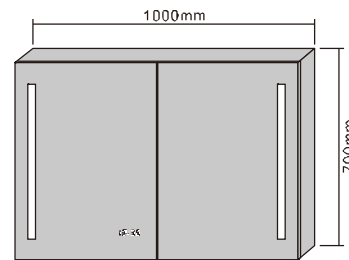

MODEL NO.: LAMC057
Size: 1000x700mm