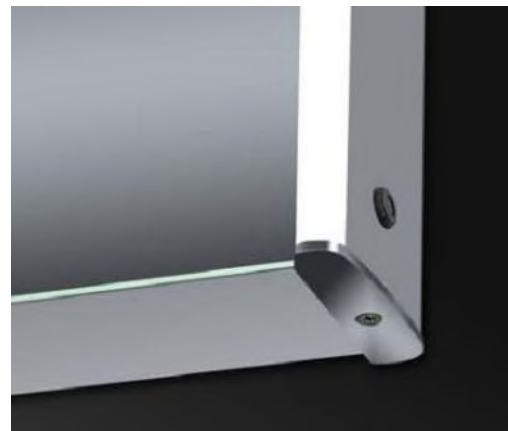

Bathroom mirror cabinet
With aluminum frame
Double sided mirrored door
With glass shelves
With inside socket
Infrared sensor switch
IP44 rated