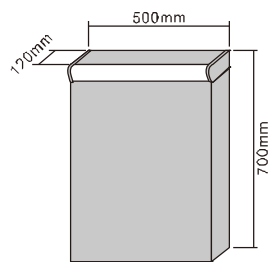

MODEL NO.: LAMC013
 Size: 500x700mm

MODEL NO.: LAMC014
 Size: 800x700mm

MODEL NO.: LAMC015
 Size: 1000x700mm

Bathroom mirror cabinet
 With aluminum frame
 Double sided mirrored door
 With glass shelves
 With inside socket
 On/off button switch
 IP44 rated

MODEL NO.: LAMC016
 Size: 500x700mm

MODEL NO.: LAMC017
 Size: 800x700mm

MODEL NO.: LAMC018
 Size: 1000x700mm

Bathroom mirror cabinet
 With aluminum frame
 Double sided mirrored door
 With glass shelves
 With inside socket
 On/off button switch
 IP44 rated

MODEL NO.: LAMC019
 Size: 500x700mm

MODEL NO.: LAMC020
 Size: 800x700mm

MODEL NO.: LAMC021
 Size: 1000x700mm

Bathroom mirror cabinet
 With aluminum frame
 Double sided mirrored door
 With glass shelves
 With inside socket
 On/off button switch
 IP44 rated