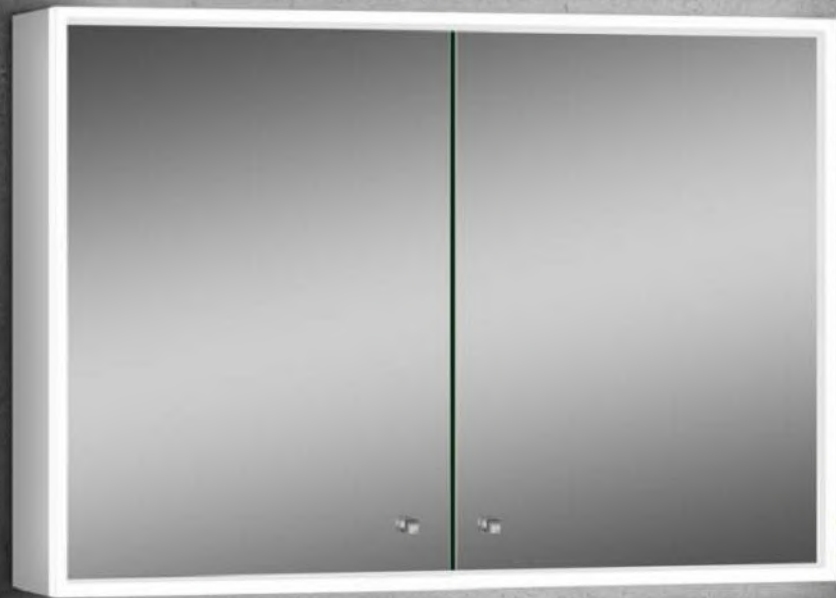

MODEL NO.: LAMC025
 Size: 500x700mm

MODEL NO.: LAMC026
 Size: 700x700mm

MODEL NO.: LAMC027
 Size: 1000x700mm

Bathroom mirror cabinet
 With aluminum frame
 Double sided mirrored door
 With glass shelves
 On/off button switch
 IP44 rated