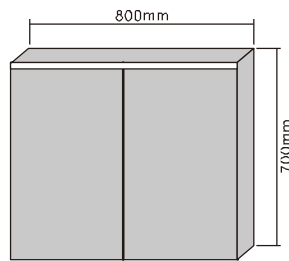

MODEL NO.: LAMC047
Size: 800x700mm