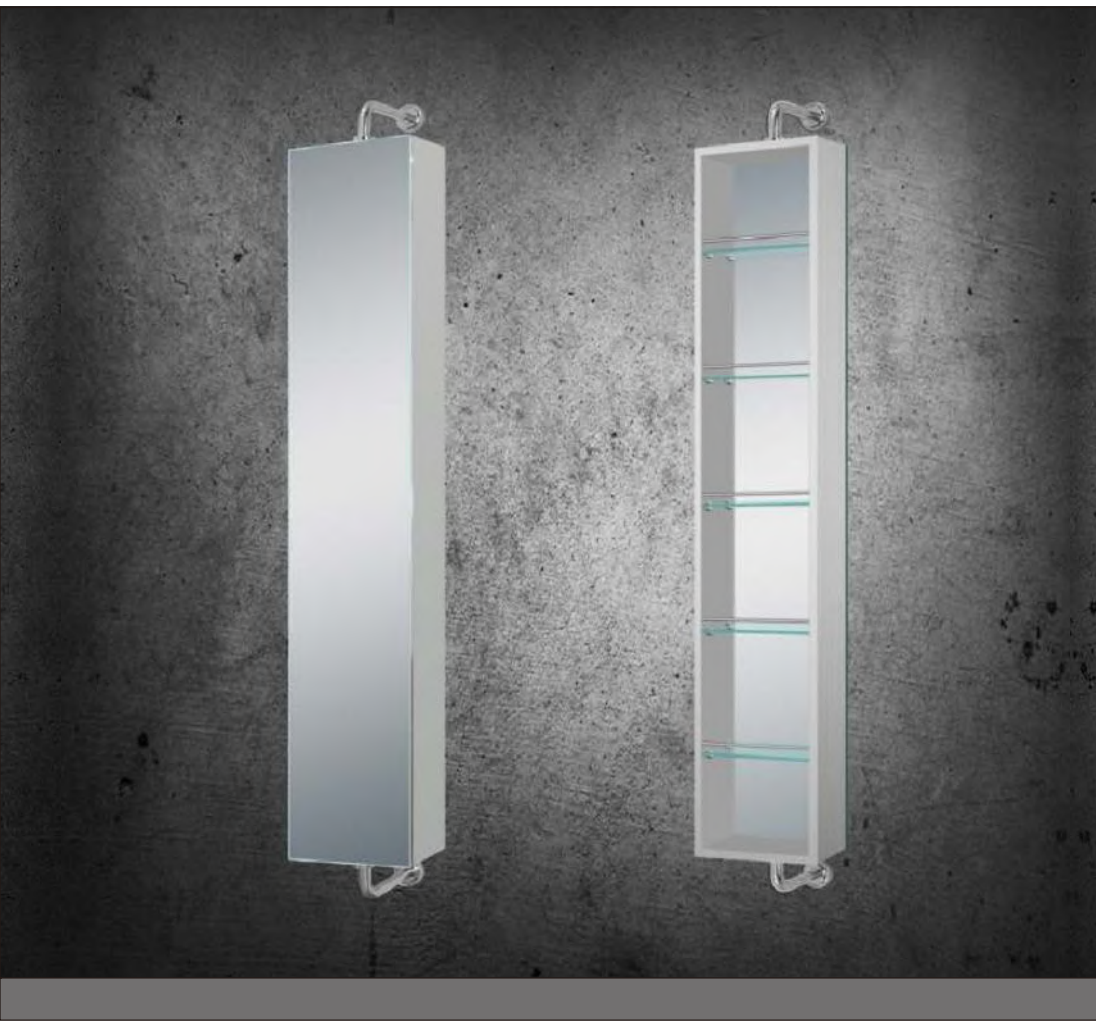

Rotated dressing mirror cabinet
With dressing mirror
With back storage space