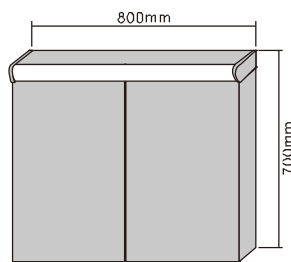

MODEL NO.: LAMC020
Size: 800x700mm