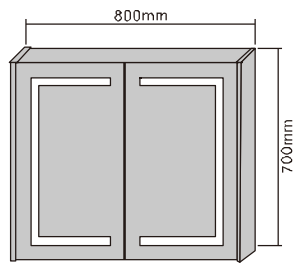

MODEL NO.: LAMC041
Size 800x700mm