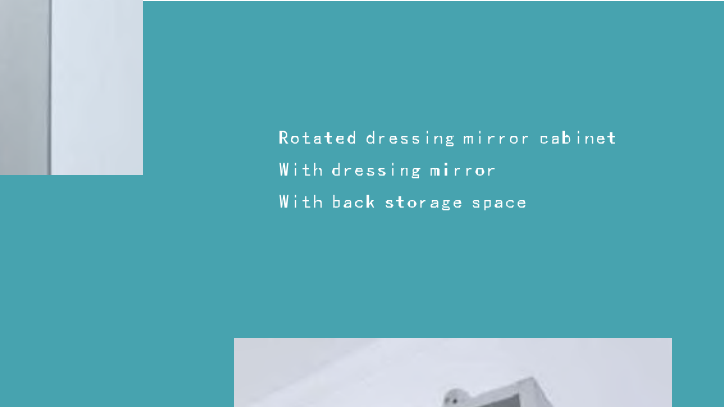

Rotated dressing mirror cabinet
With dressing mirror
With back storage space