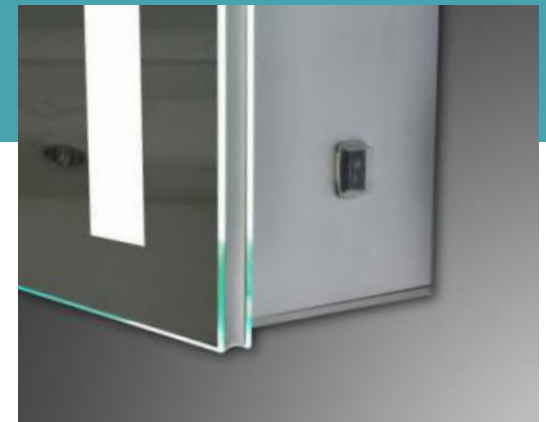

MODEL NO.: LAMC052
 Size: 500x700mm

MODEL NO.: LAMC053
 Size: 800x700mm

MODEL NO.: LAMC054
 Size: 1000x700mm

Bathroom mirror cabinet
 Double sided mirrored door
 With glass shelves
 With inside socket
 With digital clock
 On/off button switch
 IP44 rated