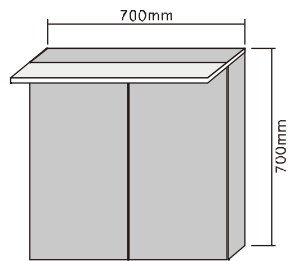

MODEL NO.: LAMC026
Size: 700x700mm