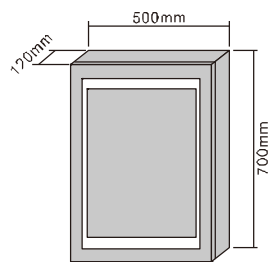

MODEL NO.: LAMC031
 Size: 500x700mm

MODEL NO.: LAMC032
 Size: 700x700mm

MODEL NO.: LAMC033
 Size: 800x700mm

Bathroom mirror cabinet
 With aluminum frame
 Double sided mirrored door
 With glass shelves
 With inside socket
 On off button switch
 IP44 rated

MODEL NO.: LAMC034
 Size: 500x700mm

MODEL NO.: LAMC035
 Size: 700x700mm

MODEL NO.: LAMC036
 Size: 1000x700mm

Bathroom mirror cabinet
 With aluminum frame
 Double sided mirrored door
 With glass shelves
 With inside socket
 On/off button switch
 IP44 rated

MODEL NO.: LAMC037
 Size: 500x700mm

MODEL NO.: LAMC038
 Size: 800x700mm

MODEL NO.: LAMC039
 Size: 1000x700mm

Bathroom mirror cabinet
 Double sided mirrored door
 With glass shelves
 With inside socket
 On/off button switch
 IP44 rated