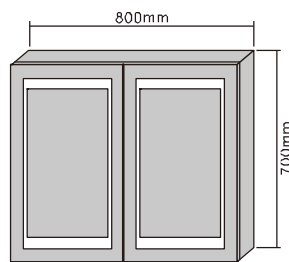

MODEL NO.: LAMC038
Size: 800x700mm