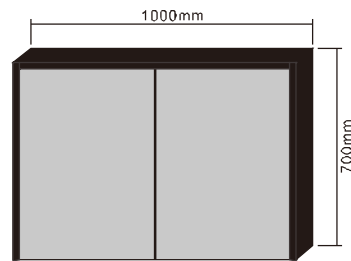

MODEL NO.: LAMC001
 Size: 500x700mm

MODEL NO.: LAMC002
 Size: 800x700mm

MODEL NO.: LAMC003
 Size: 1000x700mm

Bathroom mirror cabinet
 Double sided mirrored door
 With glass shelves
 With bottom open storage