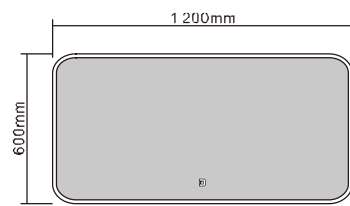

Elegant
Mirror

MODEL NO.: LAM001
Size: 600x600mm

MODEL NO.: LAM002
Size: 900x900mm

MODEL NO.: LAM003
Size: 600x600mm

MODEL NO.: LAM004
Size: 900x900mm

MODEL NO.: LAM005
Size: 600x600mm

MODEL NO.: LAM006
Size: 900x900mm

MODEL NO.: LAM007
Size: 500x700mm

MODEL NO.: LAM008
Size: 600x900mm

MODEL NO.: LAM009
Size: 500x700mm

MODEL NO.: LAM010
Size: 500x900mm

MODEL NO.: LAM011
Size: 600x600mm

MODEL NO.: LAM012
Size: 800x800mm

MODEL NO.: LAM013
Size: 500x700mm

MODEL NO.: LAM014
Size: 600x900mm

MODEL NO.: LAM015
Size: 600x600mm

MODEL NO.: LAM016
Size: 800x600mm

MODEL NO.: LAM017
Size: 600x800mm

MODEL NO.: LAM018
Size: 1000x600mm

MODEL NO.: LAM019
Size: 1200x600mm

MODEL NO.: LAM020
Size: 600x800mm

MODEL NO.: LAM021
Size: 800x600mm

MODEL NO.: LAM022
Size: 1000x600mm

MODEL NO.: LAM023
Size: 600x800mm

MODEL NO.: LAM024
Size: 1000x600mm

MODEL NO.: LAM025
Size: 1200x600mm