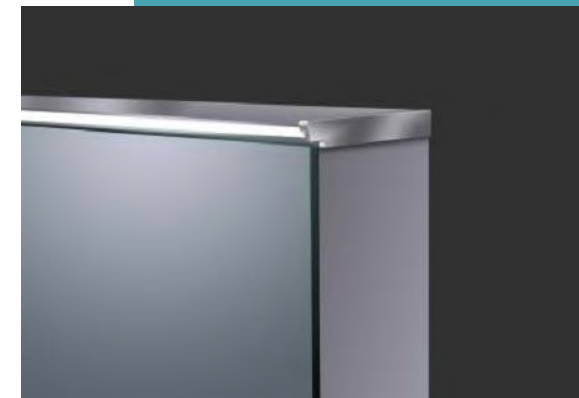

MODEL NO.: LAMC058
 Size: 500x700mm

MODEL NO.: LAMC059
 Size: 800x700mm

MODEL NO.: LAMC060
 Size: 1000x700mm

Bathroom mirror cabinet
 Double sided mirrored door
 With glass shelves
 With inside socket
 On/off button switch
 IP44 rated