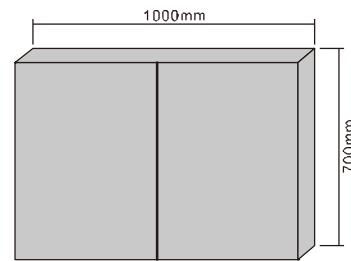

MODEL NO.: LAMC004
 Size: 500x700mm

MODEL NO.: LAMC005
 Size: 800x700mm

MODEL NO.: LAMC006
 Size: 1000x700mm

Bathroom mirror cabinet
 Double sided mirrored door
 With glass shelves
 With top & bottom backlit

MODEL NO.: LAMC007
 Size: 500x700mm

MODEL NO.: LAMC008
 Size: 800x700mm

MODEL NO.: LAMC009
 Size: 1000x700mm

No door mirror cabinet
 With one glass shelf
 With mirrored back
 With top & bottom backlit
 With acrylic storage case