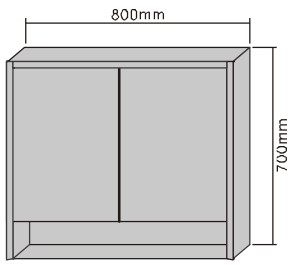

MODEL NO.: LAMC001
 Size: 500x700mm

MODEL NO.: LAMC002
 Size: 800x700mm

MODEL NO.: LAMC003
 Size: 1000x700mm

Bathroom mirror cabinet
 Double sided mirrored door
 With glass shelves
 With bottom open storage

MODEL NO.: LAMC004
 Size: 500x700mm

MODEL NO.: LAMC005
 Size: 800x700mm

MODEL NO.: LAMC006
 Size: 1000x700mm

Bathroom mirror cabinet
 Double sided mirrored door
 With glass shelves
 With top & bottom backlit