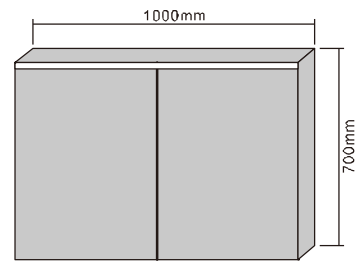

MODEL NO.: LAMC048
Size: 1000x700mm