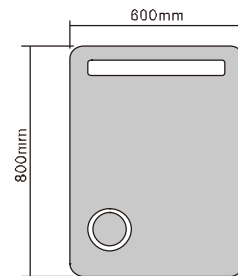

Elegant
Mirror

MODEL NO.: LAM001
Size: 600x600mm

MODEL NO.: LAM002
Size: 900x900mm

MODEL NO.: LAM003
Size: 600x600mm

MODEL NO.: LAM004
Size: 900x900mm

MODEL NO.: LAM005
Size: 600x600mm

MODEL NO.: LAM006
Size: 900x900mm

MODEL NO.: LAM007
Size: 500x700mm

MODEL NO.: LAM008
Size: 600x900mm

MODEL NO.: LAM009
Size: 500x700mm

MODEL NO.: LAM010
Size: 500x900mm

MODEL NO.: LAM011
Size: 600x600mm

MODEL NO.: LAM012
Size: 800x800mm

MODEL NO.: LAM013
Size: 500x700mm

MODEL NO.: LAM014
Size: 600x900mm

MODEL NO.: LAM015
Size: 600x600mm

MODEL NO.: LAM016
Size: 800x600mm

MODEL NO.: LAM017
Size: 600x800mm

MODEL NO.: LAM018
Size: 1000x600mm

MODEL NO.: LAM019
Size: 1200x600mm

MODEL NO.: LAM020
Size: 600x800mm

MODEL NO.: LAM021
Size: 800x600mm

MODEL NO.: LAM022
Size: 1000x600mm

MODEL NO.: LAM023
Size: 600x800mm

MODEL NO.: LAM024
Size: 1000x600mm

MODEL NO.: LAM025
Size: 1200x600mm