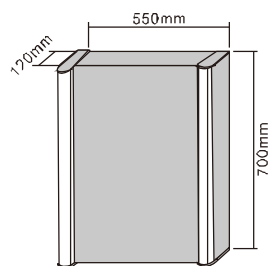

MODEL NO.: LAMC025
 Size: 500x700mm

MODEL NO.: LAMC026
 Size: 700x700mm

MODEL NO.: LAMC027
 Size: 1000x700mm

Bathroom mirror cabinet
 With aluminum frame
 Double sided mirrored door
 With glass shelves
 On/off button switch
 IP44 rated

MODEL NO.: LAMC028
 Size: 500x700mm

MODEL NO.: LAMC029
 Size: 700x700mm

MODEL NO.: LAMC030
 Size: 1000x700mm

Bathroom mirror cabinet
 With aluminum frame
 Double sided mirrored door
 With glass shelves
 With inside socket
 Infrared sensor switch
 IP44 rated

MODEL NO.: LAMC031
 Size: 500x700mm

MODEL NO.: LAMC032
 Size: 700x700mm

MODEL NO.: LAMC033
 Size: 800x700mm

Bathroom mirror cabinet
 With aluminum frame
 Double sided mirrored door
 With glass shelves
 With inside socket
 On off button switch
 IP44 rated