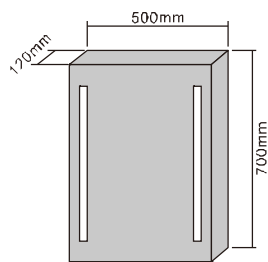

MODEL NO.: LAMC052
 Size: 500x700mm

MODEL NO.: LAMC053
 Size: 800x700mm

MODEL NO.: LAMC054
 Size: 1000x700mm

Bathroom mirror cabinet
 Double sided mirrored door
 With glass shelves
 With inside socket
 With digital clock
 On/off button switch
 IP44 rated

MODEL NO.: LAMC055
 Size: 500x700mm

MODEL NO.: LAMC056
 Size: 800x700mm

MODEL NO.: LAMC057
 Size: 1000x700mm

Bathroom mirror cabinet
 Double sided mirrored door
 With glass shelves
 On/off button switch
 IP44 rated

MODEL NO.: LAMC058
 Size: 500x700mm

MODEL NO.: LAMC059
 Size: 800x700mm

MODEL NO.: LAMC060
 Size: 1000x700mm

Bathroom mirror cabinet
 Double sided mirrored door
 With glass shelves
 With inside socket
 On/off button switch
 IP44 rated