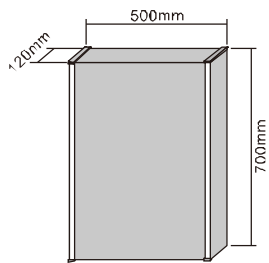

MODEL NO.: LAMC061
 Size: 500x700mm

MODEL NO.: LAMC062
 Size: 800x700mm

MODEL NO.: LAMC063
 Size: 1000x700mm

Bathroom mirror cabinet
 Double sided mirrored door
 With glass shelves
 With inside socket
 On/off button switch
 IP44 rated