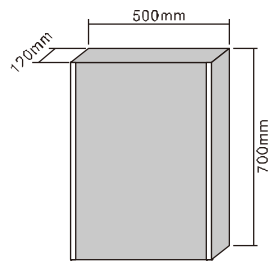

MODEL NO.: LAMC046
 Size: 500x700mm

MODEL NO.: LAMC047
 Size: 800x700mm

MODEL NO.: LAMC048
 Size: 1000x700mm

Bathroom mirror cabinet
 Double sided mirrored door
 With glass shelves
 With inside socket
 On/off button switch
 IP44 rated