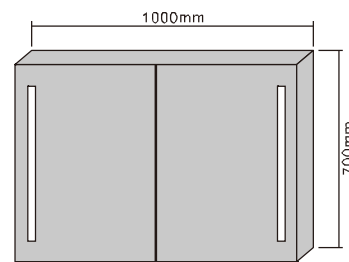

MODEL NO.: LAMC060
Size: 1000x700mm