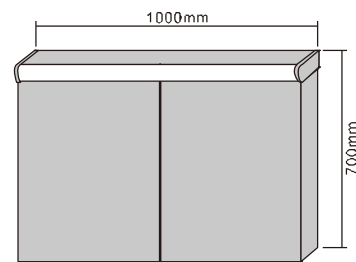

MODEL NO.: LAMC021
Size: 1000x700mm