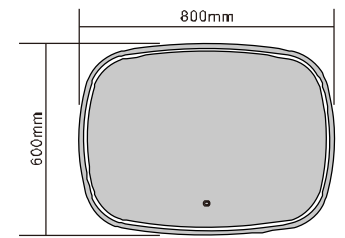

Elegant
Mirror

MODEL NO.: LAM001
Size: 600x600mm

MODEL NO.: LAM002
Size: 900x900mm

MODEL NO.: LAM003
Size: 600x600mm

MODEL NO.: LAM004
Size: 900x900mm

MODEL NO.: LAM005
Size: 600x600mm

MODEL NO.: LAM006
Size: 900x900mm

MODEL NO.: LAM007
Size: 500x700mm

MODEL NO.: LAM008
Size: 600x900mm

MODEL NO.: LAM009
Size: 500x700mm

MODEL NO.: LAM010
Size: 500x900mm

MODEL NO.: LAM011
Size: 600x600mm

MODEL NO.: LAM012
Size: 800x800mm

MODEL NO.: LAM013
Size: 500x700mm

MODEL NO.: LAM014
Size: 600x900mm

MODEL NO.: LAM015
Size: 600x600mm

MODEL NO.: LAM016
Size: 800x600mm

MODEL NO.: LAM017
Size: 600x800mm

MODEL NO.: LAM018
Size: 1000x600mm

MODEL NO.: LAM019
Size: 1200x600mm

MODEL NO.: LAM020
Size: 600x800mm

MODEL NO.: LAM021
Size: 800x600mm

MODEL NO.: LAM022
Size: 1000x600mm

MODEL NO.: LAM023
Size: 600x800mm

MODEL NO.: LAM024
Size: 1000x600mm

MODEL NO.: LAM025
Size: 1200x600mm