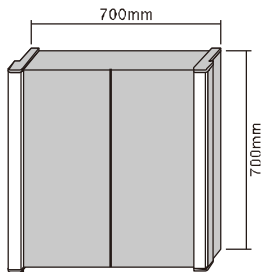

MODEL NO.: LAMC035
Size: 700x700mm