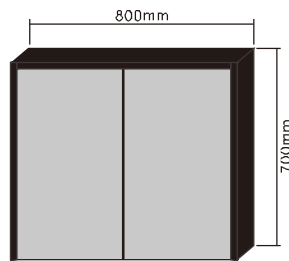

MODEL NO.: LAMC002
Size: 800x700mm