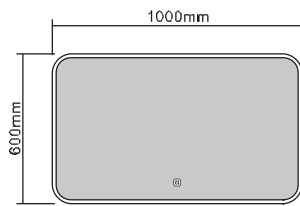

Elegant
Mirror

MODEL NO.: LAM001
Size: 600x600mm

MODEL NO.: LAM002
Size: 900x900mm

MODEL NO.: LAM003
Size: 600x600mm

MODEL NO.: LAM004
Size: 900x900mm

MODEL NO.: LAM005
Size: 600x600mm

MODEL NO.: LAM006
Size: 900x900mm

MODEL NO.: LAM007
Size: 500x700mm

MODEL NO.: LAM008
Size: 600x900mm

MODEL NO.: LAM009
Size: 500x700mm

MODEL NO.: LAM010
Size: 500x900mm

MODEL NO.: LAM011
Size: 600x600mm

MODEL NO.: LAM012
Size: 800x800mm

MODEL NO.: LAM013
Size: 500x700mm

MODEL NO.: LAM014
Size: 600x900mm

MODEL NO.: LAM015
Size: 600x600mm

MODEL NO.: LAM016
Size: 800x600mm

MODEL NO.: LAM017
Size: 600x800mm

MODEL NO.: LAM018
Size: 1000x600mm

MODEL NO.: LAM019
Size: 1200x600mm

MODEL NO.: LAM020
Size: 600x800mm

MODEL NO.: LAM021
Size: 800x600mm

MODEL NO.: LAM022
Size: 1000x600mm

MODEL NO.: LAM023
Size: 600x800mm

MODEL NO.: LAM024
Size: 1000x600mm

MODEL NO.: LAM025
Size: 1200x600mm