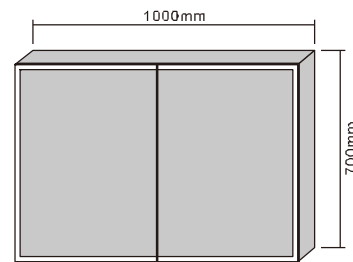

MODEL NO.: LAMC040
 Size 500x700mm

MODEL NO.: LAMC041
 Size 800x700mm

MODEL NO.: LAMC042
 Size: 1000x700mm

Bathroom mirror cabinet
 Double sided mirrored door
 With acrylic light around
 With glass shelves
 With inside socket
 On/off button switch
 IP44 rated

MODEL NO.: LAMC043
 Size: 500x700mm

MODEL NO.: LAMC044
 Size: 800x700mm

MODEL NO.: LAMC045
 Size: 1000x700mm

Bathroom mirror cabinet
 Double sided mirrored door
 With glass shelves
 With inside socket
 On/off button switch
 IP44 rated