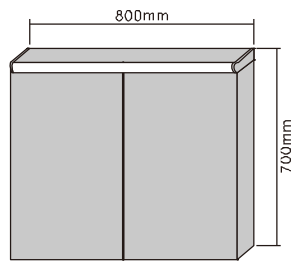

MODEL NO.: LAMC017
Size: 800x700mm