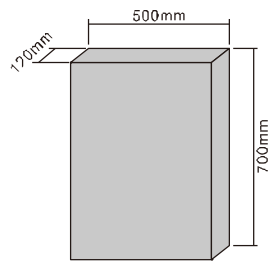

MODEL NO.: LAMC001
 Size: 500x700mm

MODEL NO.: LAMC002
 Size: 800x700mm

MODEL NO.: LAMC003
 Size: 1000x700mm

Bathroom mirror cabinet
 Double sided mirrored door
 With glass shelves
 With bottom open storage

MODEL NO.: LAMC004
 Size: 500x700mm

MODEL NO.: LAMC005
 Size: 800x700mm

MODEL NO.: LAMC006
 Size: 1000x700mm

Bathroom mirror cabinet
 Double sided mirrored door
 With glass shelves
 With top & bottom backlit

MODEL NO.: LAMC007
 Size: 500x700mm

MODEL NO.: LAMC008
 Size: 800x700mm

MODEL NO.: LAMC009
 Size: 1000x700mm

No door mirror cabinet
 With one glass shelf
 With mirrored back
 With top & bottom backlit
 With acrylic storage case