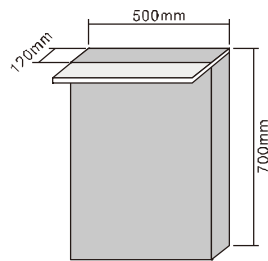

MODEL NO.: LAMC022
 Size: 500x700mm

MODEL NO.: LAMC023
 Size: 700x700mm

MODEL NO.: LAMC024
 Size: 800x700mm

Bathroom mirror cabinet
 With top acrylic light
 Double sided mirrored door
 With glass shelves
 On/Off Button switch
 With bottom backlit
 IP44 rated