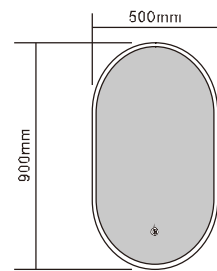

Elegant
Mirror

MODEL NO.: LAM001
Size: 600x600mm

MODEL NO.: LAM002
Size: 900x900mm

MODEL NO.: LAM003
Size: 600x600mm

MODEL NO.: LAM004
Size: 900x900mm

MODEL NO.: LAM005
Size: 600x600mm

MODEL NO.: LAM006
Size: 900x900mm

MODEL NO.: LAM007
Size: 500x700mm

MODEL NO.: LAM008
Size: 600x900mm

MODEL NO.: LAM009
Size: 500x700mm

MODEL NO.: LAM010
Size: 500x900mm

MODEL NO.: LAM011
Size: 600x600mm

MODEL NO.: LAM012
Size: 800x800mm

MODEL NO.: LAM013
Size: 500x700mm

MODEL NO.: LAM014
Size: 600x900mm

MODEL NO.: LAM015
Size: 600x600mm

MODEL NO.: LAM016
Size: 800x600mm

MODEL NO.: LAM017
Size: 600x800mm

MODEL NO.: LAM018
Size: 1000x600mm

MODEL NO.: LAM019
Size: 1200x600mm

MODEL NO.: LAM020
Size: 600x800mm

MODEL NO.: LAM021
Size: 800x600mm

MODEL NO.: LAM022
Size: 1000x600mm

MODEL NO.: LAM023
Size: 600x800mm

MODEL NO.: LAM024
Size: 1000x600mm

MODEL NO.: LAM025
Size: 1200x600mm