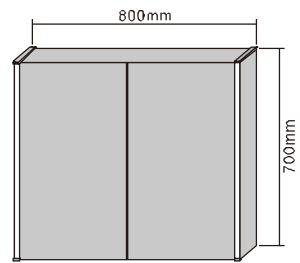

MODEL NO.: LAMC065
Size: 800x700mm