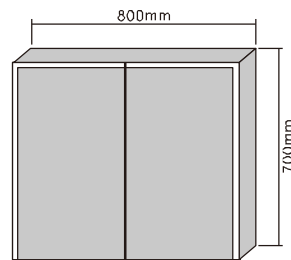

MODEL NO.: LAMC053
Size: 800x700mm