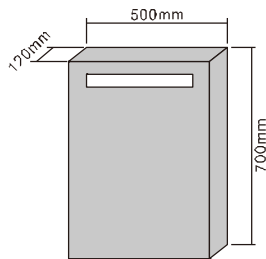

MODEL NO.: LAMC007
 Size: 500x700mm

MODEL NO.: LAMC008
 Size: 800x700mm

MODEL NO.: LAMC009
 Size: 1000x700mm

No door mirror cabinet
 With one glass shelf
 With mirrored back
 With top & bottom backlit
 With acrylic storage case

MODEL NO.: LAMC010
 Size: 600x750mm

MODEL NO.: LAMC011
 Size: 800x750mm

MODEL NO.: LAMC012
 Size: 1000x750mm

Bathroom mirror cabinet
 With aluminum frame
 Double sided mirrored door
 With glass shelves
 With inside socket
 On Off Button switch
 IP44 rated

MODEL NO.: LAMC013
 Size: 500x700mm

MODEL NO.: LAMC014
 Size: 800x700mm

MODEL NO.: LAMC015
 Size: 1000x700mm

Bathroom mirror cabinet
 With aluminum frame
 Double sided mirrored door
 With glass shelves
 With inside socket
 On/off button switch
 IP44 rated