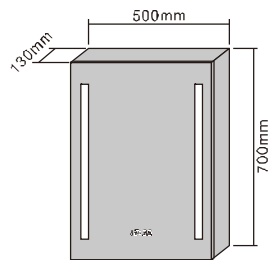

MODEL NO.: LAMC052
 Size: 500x700mm

MODEL NO.: LAMC053
 Size: 800x700mm

MODEL NO.: LAMC054
 Size: 1000x700mm

Bathroom mirror cabinet
 Double sided mirrored door
 With glass shelves
 With inside socket
 With digital clock
 On/off button switch
 IP44 rated