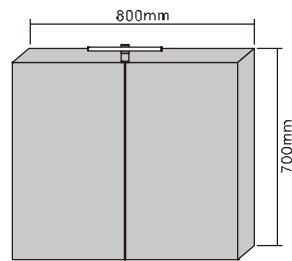

MODEL NO.: LAMC024
Size: 800x700mm