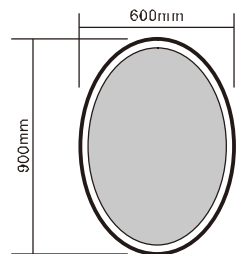

Elegant
Mirror

MODEL NO.: LAM001
Size: 600x600mm

MODEL NO.: LAM002
Size: 900x900mm

MODEL NO.: LAM003
Size: 600x600mm

MODEL NO.: LAM004
Size: 900x900mm

MODEL NO.: LAM005
Size: 600x600mm

MODEL NO.: LAM006
Size: 900x900mm

MODEL NO.: LAM007
Size: 500x700mm

MODEL NO.: LAM008
Size: 600x900mm

MODEL NO.: LAM009
Size: 500x700mm

MODEL NO.: LAM010
Size: 500x900mm

MODEL NO.: LAM011
Size: 600x600mm

MODEL NO.: LAM012
Size: 800x800mm

MODEL NO.: LAM013
Size: 500x700mm

MODEL NO.: LAM014
Size: 600x900mm

MODEL NO.: LAM015
Size: 600x600mm

MODEL NO.: LAM016
Size: 800x600mm

MODEL NO.: LAM017
Size: 600x800mm

MODEL NO.: LAM018
Size: 1000x600mm

MODEL NO.: LAM019
Size: 1200x600mm

MODEL NO.: LAM020
Size: 600x800mm

MODEL NO.: LAM021
Size: 800x600mm

MODEL NO.: LAM022
Size: 1000x600mm

MODEL NO.: LAM023
Size: 600x800mm

MODEL NO.: LAM024
Size: 1000x600mm

MODEL NO.: LAM025
Size: 1200x600mm