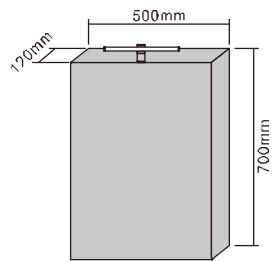

MODEL NO.: LAMC016
 Size: 500x700mm

MODEL NO.: LAMC017
 Size: 800x700mm

MODEL NO.: LAMC018
 Size: 1000x700mm

Bathroom mirror cabinet
 With aluminum frame
 Double sided mirrored door
 With glass shelves
 With inside socket
 On/off button switch
 IP44 rated

MODEL NO.: LAMC019
 Size: 500x700mm

MODEL NO.: LAMC020
 Size: 800x700mm

MODEL NO.: LAMC021
 Size: 1000x700mm

Bathroom mirror cabinet
 With aluminum frame
 Double sided mirrored door
 With glass shelves
 With inside socket
 On/off button switch
 IP44 rated