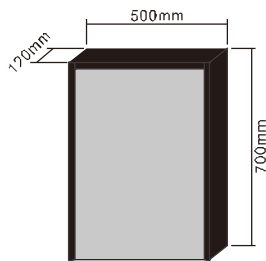

MODEL NO.: LAM106
Size: 450x1600mm

MODEL NO.: LAM107
Size: 450x1200mm

MODEL NO.: LAM108
Size: 450x1600mm

MODEL NO.: LAM109
Size: 450x1200mm

MODEL NO.: LAM110
Size: 450x1600mm

MODEL NO.: LAM111

Size: 1100(300/500/300) x 1600 mm

MODEL NO.: LAMC001
 Size: 500x700mm

MODEL NO.: LAMC002
 Size: 800x700mm

MODEL NO.: LAMC003
 Size: 1000x700mm

Bathroom mirror cabinet
 Double sided mirrored door
 With glass shelves
 With bottom open storage