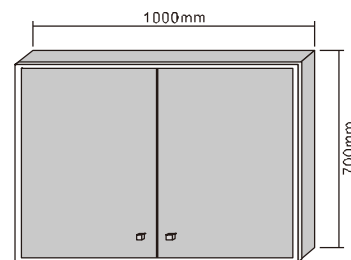

MODEL NO.: LAMC030
Size: 1000x700mm