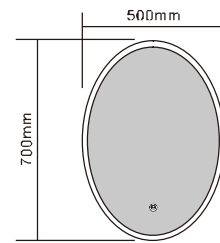

Elegant
Mirror

MODEL NO.: LAM001
Size: 600x600mm

MODEL NO.: LAM002
Size: 900x900mm

MODEL NO.: LAM003
Size: 600x600mm

MODEL NO.: LAM004
Size: 900x900mm

MODEL NO.: LAM005
Size: 600x600mm

MODEL NO.: LAM006
Size: 900x900mm

MODEL NO.: LAM007
Size: 500x700mm

MODEL NO.: LAM008
Size: 600x900mm

MODEL NO.: LAM009
Size: 500x700mm

MODEL NO.: LAM010
Size: 500x900mm

MODEL NO.: LAM011
Size: 600x600mm

MODEL NO.: LAM012
Size: 800x800mm

MODEL NO.: LAM013
Size: 500x700mm

MODEL NO.: LAM014
Size: 600x900mm

MODEL NO.: LAM015
Size: 600x600mm

MODEL NO.: LAM016
Size: 800x600mm

MODEL NO.: LAM017
Size: 600x800mm

MODEL NO.: LAM018
Size: 1000x600mm

MODEL NO.: LAM019
Size: 1200x600mm

MODEL NO.: LAM020
Size: 600x800mm

MODEL NO.: LAM021
Size: 800x600mm

MODEL NO.: LAM022
Size: 1000x600mm

MODEL NO.: LAM023
Size: 600x800mm

MODEL NO.: LAM024
Size: 1000x600mm

MODEL NO.: LAM025
Size: 1200x600mm