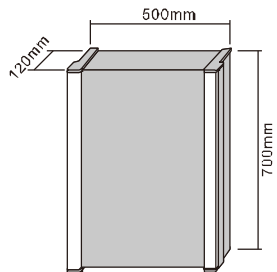

MODEL NO.: LAMC031
 Size: 500x700mm

MODEL NO.: LAMC032
 Size: 700x700mm

MODEL NO.: LAMC033
 Size: 800x700mm

Bathroom mirror cabinet
 With aluminum frame
 Double sided mirrored door
 With glass shelves
 With inside socket
 On off button switch
 IP44 rated

MODEL NO.: LAMC034
 Size: 500x700mm

MODEL NO.: LAMC035
 Size: 700x700mm

MODEL NO.: LAMC036
 Size: 1000x700mm

Bathroom mirror cabinet
 With aluminum frame
 Double sided mirrored door
 With glass shelves
 With inside socket
 On/off button switch
 IP44 rated