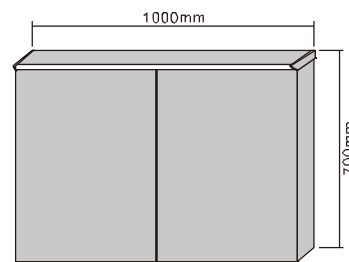

MODEL NO.: LAMC063
Size: 1000x700mm