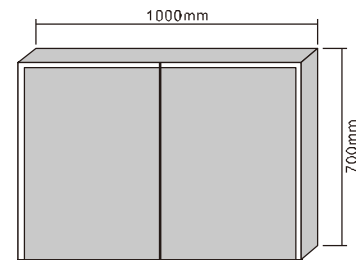

MODEL NO.: LAMC054
Size: 1000x700mm