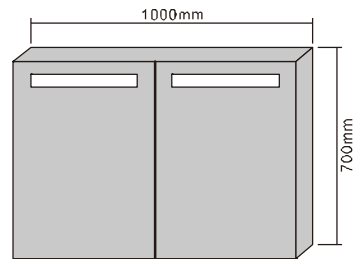

MODEL NO.: LAMC015
Size: 1000x700mm