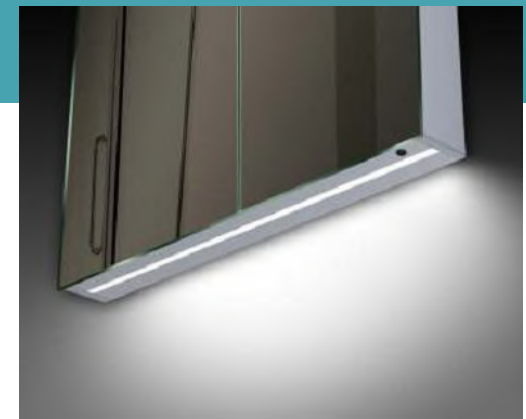

MODEL NO.: LAMC046
 Size: 500x700mm

MODEL NO.: LAMC047
 Size: 800x700mm

MODEL NO.: LAMC048
 Size: 1000x700mm

Bathroom mirror cabinet
 Double sided mirrored door
 With glass shelves
 With inside socket
 On/off button switch
 IP44 rated