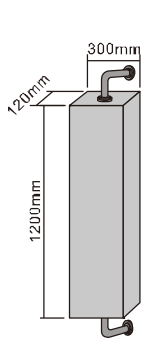

MODEL NO.: LAMC067
 Size: 450x1200mm

MODEL NO.: LAMC068
 Size: 450x1600mm

Rotated dressing mirror cabinet
 With dressing mirror
 With back storage space

MODEL NO.: LAMC069
 Size: 300x1200mm

MODEL NO.: LAMC070
 Size: 300x1700mm