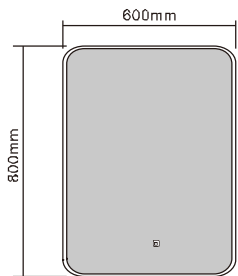

Elegant
Mirror

MODEL NO.: LAM001
Size: 600x600mm

MODEL NO.: LAM002
Size: 900x900mm

MODEL NO.: LAM003
Size: 600x600mm

MODEL NO.: LAM004
Size: 900x900mm

MODEL NO.: LAM005
Size: 600x600mm

MODEL NO.: LAM006
Size: 900x900mm

MODEL NO.: LAM007
Size: 500x700mm

MODEL NO.: LAM008
Size: 600x900mm

MODEL NO.: LAM009
Size: 500x700mm

MODEL NO.: LAM010
Size: 500x900mm

MODEL NO.: LAM011
Size: 600x600mm

MODEL NO.: LAM012
Size: 800x800mm

MODEL NO.: LAM013
Size: 500x700mm

MODEL NO.: LAM014
Size: 600x900mm

MODEL NO.: LAM015
Size: 600x600mm

MODEL NO.: LAM016
Size: 800x600mm

MODEL NO.: LAM017
Size: 600x800mm

MODEL NO.: LAM018
Size: 1000x600mm

MODEL NO.: LAM019
Size: 1200x600mm

MODEL NO.: LAM020
Size: 600x800mm

MODEL NO.: LAM021
Size: 800x600mm

MODEL NO.: LAM022
Size: 1000x600mm

MODEL NO.: LAM023
Size: 600x800mm

MODEL NO.: LAM024
Size: 1000x600mm

MODEL NO.: LAM025
Size: 1200x600mm