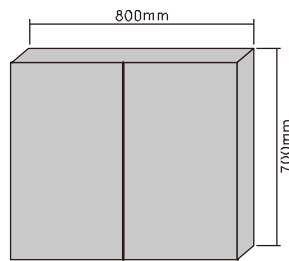

MODEL NO.: LAMC001
 Size: 500x700mm

MODEL NO.: LAMC002
 Size: 800x700mm

MODEL NO.: LAMC003
 Size: 1000x700mm

Bathroom mirror cabinet
 Double sided mirrored door
 With glass shelves
 With bottom open storage

MODEL NO.: LAMC004
 Size: 500x700mm

MODEL NO.: LAMC005
 Size: 800x700mm

MODEL NO.: LAMC006
 Size: 1000x700mm

Bathroom mirror cabinet
 Double sided mirrored door
 With glass shelves
 With top & bottom backlit

MODEL NO.: LAMC007
 Size: 500x700mm

MODEL NO.: LAMC008
 Size: 800x700mm

MODEL NO.: LAMC009
 Size: 1000x700mm

No door mirror cabinet
 With one glass shelf
 With mirrored back
 With top & bottom backlit
 With acrylic storage case