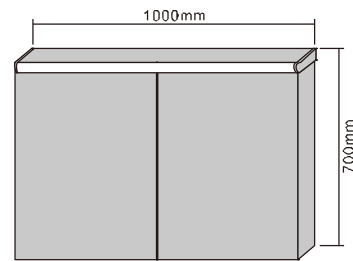

MODEL NO.: LAMC018
Size: 1000x700mm