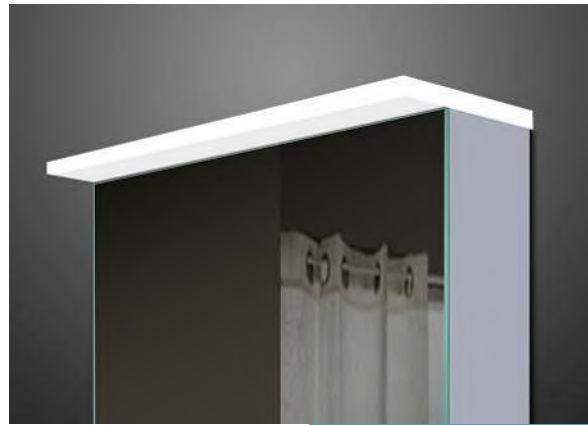

MODEL NO.: LAMC022
 Size: 500x700mm

MODEL NO.: LAMC023
 Size: 700x700mm

MODEL NO.: LAMC024
 Size: 800x700mm

Bathroom mirror cabinet
 With top acrylic light
 Double sided mirrored door
 With glass shelves
 On/Off Button switch
 With bottom backlit
 IP44 rated