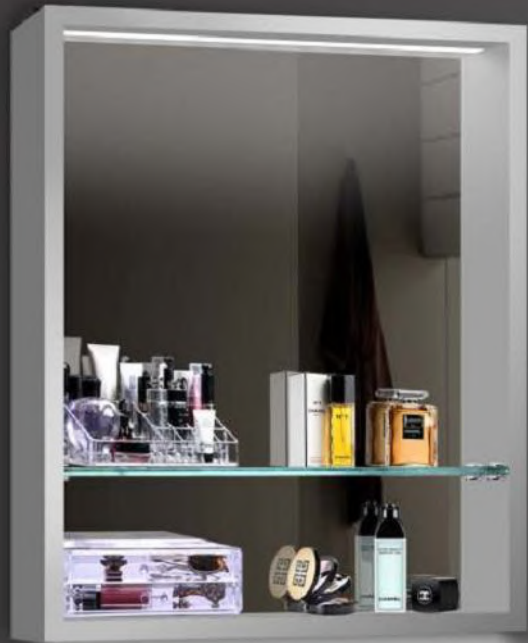

MODEL NO.: LAMC007
 Size: 500x700mm

MODEL NO.: LAMC008
 Size: 800x700mm

MODEL NO.: LAMC009
 Size: 1000x700mm

No door mirror cabinet
 With one glass shelf
 With mirrored back
 With top & bottom backlit
 With acrylic storage case