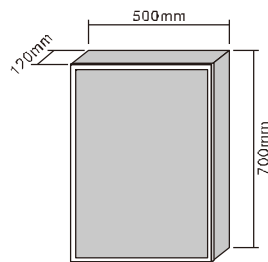

MODEL NO.: LAMC037
 Size: 500x700mm

MODEL NO.: LAMC038
 Size: 800x700mm

MODEL NO.: LAMC039
 Size: 1000x700mm

Bathroom mirror cabinet
 Double sided mirrored door
 With glass shelves
 With inside socket
 On/off button switch
 IP44 rated

MODEL NO.: LAMC040
 Size 500x700mm

MODEL NO.: LAMC041
 Size 800x700mm

MODEL NO.: LAMC042
 Size: 1000x700mm

Bathroom mirror cabinet
 Double sided mirrored door
 With acrylic light around
 With glass shelves
 With inside socket
 On/off button switch
 IP44 rated

MODEL NO.: LAMC043
 Size: 500x700mm

MODEL NO.: LAMC044
 Size: 800x700mm

MODEL NO.: LAMC045
 Size: 1000x700mm

Bathroom mirror cabinet
 Double sided mirrored door
 With glass shelves
 With inside socket
 On/off button switch
 IP44 rated