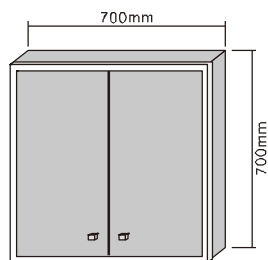

MODEL NO.: LAMC029
Size: 700x700mm