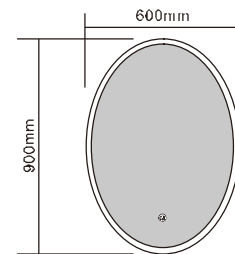

Elegant
Mirror

MODEL NO.: LAM001
Size: 600x600mm

MODEL NO.: LAM002
Size: 900x900mm

MODEL NO.: LAM003
Size: 600x600mm

MODEL NO.: LAM004
Size: 900x900mm

MODEL NO.: LAM005
Size: 600x600mm

MODEL NO.: LAM006
Size: 900x900mm

MODEL NO.: LAM007
Size: 500x700mm

MODEL NO.: LAM008
Size: 600x900mm

MODEL NO.: LAM009
Size: 500x700mm

MODEL NO.: LAM010
Size: 500x900mm

MODEL NO.: LAM011
Size: 600x600mm

MODEL NO.: LAM012
Size: 800x800mm

MODEL NO.: LAM013
Size: 500x700mm

MODEL NO.: LAM014
Size: 600x900mm

MODEL NO.: LAM015
Size: 600x600mm

MODEL NO.: LAM016
Size: 800x600mm

MODEL NO.: LAM017
Size: 600x800mm

MODEL NO.: LAM018
Size: 1000x600mm

MODEL NO.: LAM019
Size: 1200x600mm

MODEL NO.: LAM020
Size: 600x800mm

MODEL NO.: LAM021
Size: 800x600mm

MODEL NO.: LAM022
Size: 1000x600mm

MODEL NO.: LAM023
Size: 600x800mm

MODEL NO.: LAM024
Size: 1000x600mm

MODEL NO.: LAM025
Size: 1200x600mm