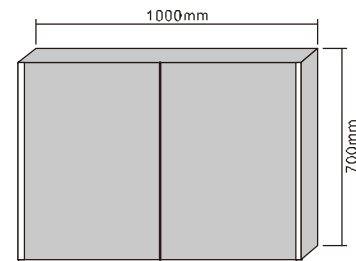

MODEL NO.: LAMC051
Size: 1000x700mm