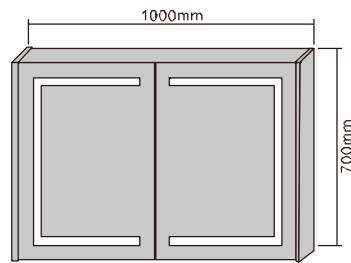

MODEL NO.: LAMC042
Size: 1000x700mm