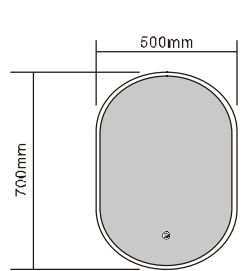

Elegant
Mirror

MODEL NO.: LAM001
Size: 600x600mm

MODEL NO.: LAM002
Size: 900x900mm

MODEL NO.: LAM003
Size: 600x600mm

MODEL NO.: LAM004
Size: 900x900mm

MODEL NO.: LAM005
Size: 600x600mm

MODEL NO.: LAM006
Size: 900x900mm

MODEL NO.: LAM007
Size: 500x700mm

MODEL NO.: LAM008
Size: 600x900mm

MODEL NO.: LAM009
Size: 500x700mm

MODEL NO.: LAM010
Size: 500x900mm

MODEL NO.: LAM011
Size: 600x600mm

MODEL NO.: LAM012
Size: 800x800mm

MODEL NO.: LAM013
Size: 500x700mm

MODEL NO.: LAM014
Size: 600x900mm

MODEL NO.: LAM015
Size: 600x600mm

MODEL NO.: LAM016
Size: 800x600mm

MODEL NO.: LAM017
Size: 600x800mm

MODEL NO.: LAM018
Size: 1000x600mm

MODEL NO.: LAM019
Size: 1200x600mm

MODEL NO.: LAM020
Size: 600x800mm

MODEL NO.: LAM021
Size: 800x600mm

MODEL NO.: LAM022
Size: 1000x600mm

MODEL NO.: LAM023
Size: 600x800mm

MODEL NO.: LAM024
Size: 1000x600mm

MODEL NO.: LAM025
Size: 1200x600mm