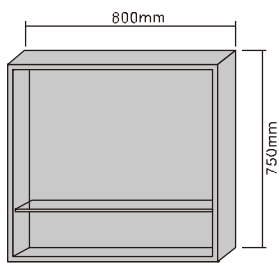

MODEL NO.: LAMC004
 Size: 500x700mm

MODEL NO.: LAMC005
 Size: 800x700mm

MODEL NO.: LAMC006
 Size: 1000x700mm

Bathroom mirror cabinet
 Double sided mirrored door
 With glass shelves
 With top & bottom backlit

MODEL NO.: LAMC007
 Size: 500x700mm

MODEL NO.: LAMC008
 Size: 800x700mm

MODEL NO.: LAMC009
 Size: 1000x700mm

No door mirror cabinet
 With one glass shelf
 With mirrored back
 With top & bottom backlit
 With acrylic storage case

MODEL NO.: LAMC010
 Size: 600x750mm

MODEL NO.: LAMC011
 Size: 800x750mm

MODEL NO.: LAMC012
 Size: 1000x750mm

Bathroom mirror cabinet
 With aluminum frame
 Double sided mirrored door
 With glass shelves
 With inside socket
 On Off Button switch
 IP44 rated