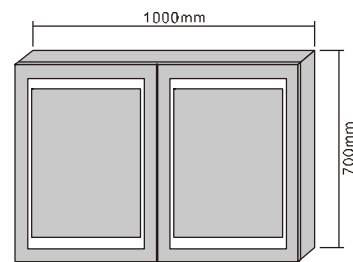

MODEL NO.: LAMC039
Size: 1000x700mm