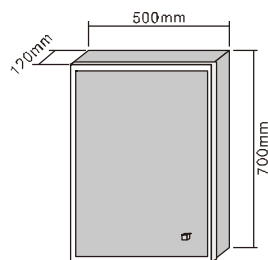

MODEL NO.: LAMC022
 Size: 500x700mm

MODEL NO.: LAMC023
 Size: 700x700mm

MODEL NO.: LAMC024
 Size: 800x700mm

Bathroom mirror cabinet
 With top acrylic light
 Double sided mirrored door
 With glass shelves
 On/Off Button switch
 With bottom backlit
 IP44 rated

MODEL NO.: LAMC025
 Size: 500x700mm

MODEL NO.: LAMC026
 Size: 700x700mm

MODEL NO.: LAMC027
 Size: 1000x700mm

Bathroom mirror cabinet
 With aluminum frame
 Double sided mirrored door
 With glass shelves
 On/off button switch
 IP44 rated

MODEL NO.: LAMC028
 Size: 500x700mm

MODEL NO.: LAMC029
 Size: 700x700mm

MODEL NO.: LAMC030
 Size: 1000x700mm

Bathroom mirror cabinet
 With aluminum frame
 Double sided mirrored door
 With glass shelves
 With inside socket
 Infrared sensor switch
 IP44 rated