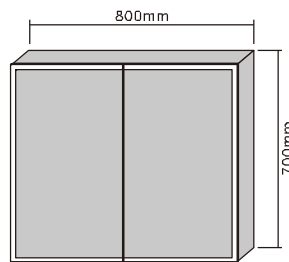

MODEL NO.: LAMC044
Size: 800x700mm