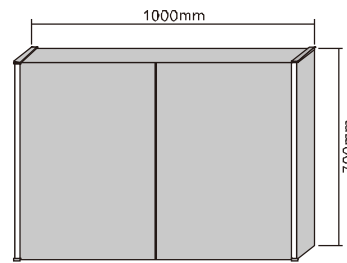

MODEL NO.: LAMC066
Size: 1000x700mm