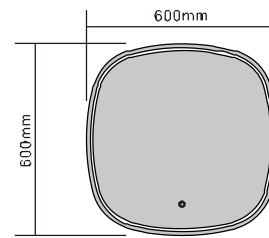

Elegant
Mirror

MODEL NO.: LAM001
Size: 600x600mm

MODEL NO.: LAM002
Size: 900x900mm

MODEL NO.: LAM003
Size: 600x600mm

MODEL NO.: LAM004
Size: 900x900mm

MODEL NO.: LAM005
Size: 600x600mm

MODEL NO.: LAM006
Size: 900x900mm

MODEL NO.: LAM007
Size: 500x700mm

MODEL NO.: LAM008
Size: 600x900mm

MODEL NO.: LAM009
Size: 500x700mm

MODEL NO.: LAM010
Size: 500x900mm

MODEL NO.: LAM011
Size: 600x600mm

MODEL NO.: LAM012
Size: 800x800mm

MODEL NO.: LAM013
Size: 500x700mm

MODEL NO.: LAM014
Size: 600x900mm

MODEL NO.: LAM015
Size: 600x600mm

MODEL NO.: LAM016
Size: 800x600mm

MODEL NO.: LAM017
Size: 600x800mm

MODEL NO.: LAM018
Size: 1000x600mm

MODEL NO.: LAM019
Size: 1200x600mm

MODEL NO.: LAM020
Size: 600x800mm

MODEL NO.: LAM021
Size: 800x600mm

MODEL NO.: LAM022
Size: 1000x600mm

MODEL NO.: LAM023
Size: 600x800mm

MODEL NO.: LAM024
Size: 1000x600mm

MODEL NO.: LAM025
Size: 1200x600mm