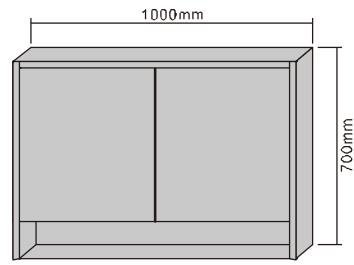

MODEL NO.: LAMC001
 Size: 500x700mm

MODEL NO.: LAMC002
 Size: 800x700mm

MODEL NO.: LAMC003
 Size: 1000x700mm

Bathroom mirror cabinet
 Double sided mirrored door
 With glass shelves
 With bottom open storage

MODEL NO.: LAMC004
 Size: 500x700mm

MODEL NO.: LAMC005
 Size: 800x700mm

MODEL NO.: LAMC006
 Size: 1000x700mm

Bathroom mirror cabinet
 Double sided mirrored door
 With glass shelves
 With top & bottom backlit