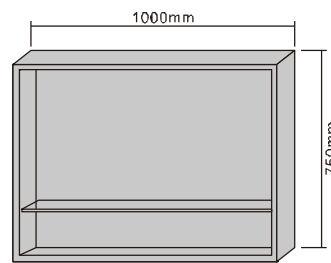

MODEL NO.: LAMC004
 Size: 500x700mm

MODEL NO.: LAMC005
 Size: 800x700mm

MODEL NO.: LAMC006
 Size: 1000x700mm

Bathroom mirror cabinet
 Double sided mirrored door
 With glass shelves
 With top & bottom backlit

MODEL NO.: LAMC007
 Size: 500x700mm

MODEL NO.: LAMC008
 Size: 800x700mm

MODEL NO.: LAMC009
 Size: 1000x700mm

No door mirror cabinet
 With one glass shelf
 With mirrored back
 With top & bottom backlit
 With acrylic storage case

MODEL NO.: LAMC010
 Size: 600x750mm

MODEL NO.: LAMC011
 Size: 800x750mm

MODEL NO.: LAMC012
 Size: 1000x750mm

Bathroom mirror cabinet
 With aluminum frame
 Double sided mirrored door
 With glass shelves
 With inside socket
 On Off Button switch
 IP44 rated