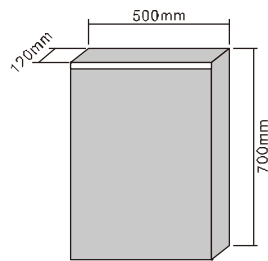

MODEL NO.: LAMC043
 Size: 500x700mm

MODEL NO.: LAMC044
 Size: 800x700mm

MODEL NO.: LAMC045
 Size: 1000x700mm

Bathroom mirror cabinet
 Double sided mirrored door
 With glass shelves
 With inside socket
 On/off button switch
 IP44 rated