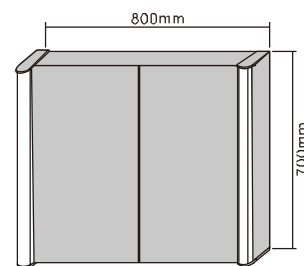

MODEL NO.: LAMC033
Size: 800x700mm