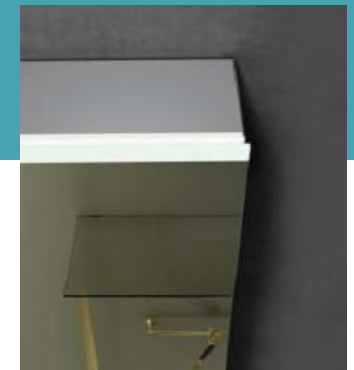

Bathroom mirror cabinet
Double sided mirrored door
With glass shelves
With inside socket
On/off button switch
IP44 rated