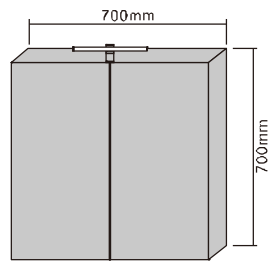

MODEL NO.: LAMC023
Size: 700x700mm