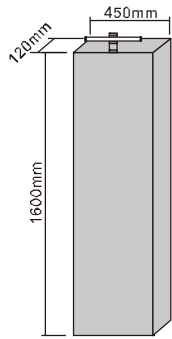

MODEL NO.: LAMC061
 Size: 500x700mm

MODEL NO.: LAMC062
 Size: 800x700mm

MODEL NO.: LAMC063
 Size: 1000x700mm

Bathroom mirror cabinet
 Double sided mirrored door
 With glass shelves
 With inside socket
 On/off button switch
 IP44 rated

MODEL NO.: LAMC064
 Size: 500x700mm

MODEL NO.: LAMC065
 Size: 800x700mm

MODEL NO.: LAMC066
 Size: 1000x700mm

LED dressing mirror cabinet
 Double sided mirrored door
 With glass shelves
 With inside socket
 On/off button switch
 IP44 rated

MODEL NO.: LAMC067
 Size: 450x1200mm

MODEL NO.: LAMC068
 Size: 450x1600mm

Rotated dressing mirror cabinet
 With dressing mirror
 With back storage space

MODEL NO.: LAMC069
 Size: 300x1200mm

MODEL NO.: LAMC070
 Size: 300x1700mm