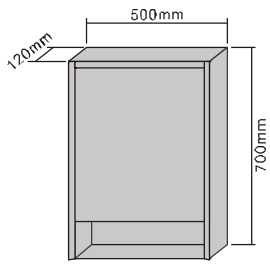

MODEL NO.: LAMC001
 Size: 500x700mm

MODEL NO.: LAMC002
 Size: 800x700mm

MODEL NO.: LAMC003
 Size: 1000x700mm

Bathroom mirror cabinet
 Double sided mirrored door
 With glass shelves
 With bottom open storage

MODEL NO.: LAMC004
 Size: 500x700mm

MODEL NO.: LAMC005
 Size: 800x700mm

MODEL NO.: LAMC006
 Size: 1000x700mm

Bathroom mirror cabinet
 Double sided mirrored door
 With glass shelves
 With top & bottom backlit