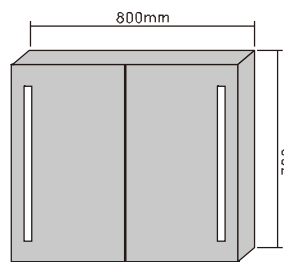

MODEL NO.: LAMC059
Size: 800x700mm