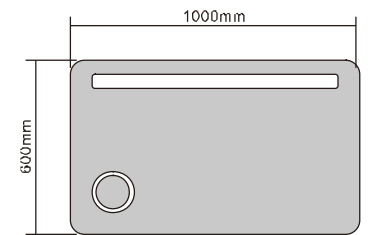

Elegant
Mirror

MODEL NO.: LAM001
Size: 600x600mm

MODEL NO.: LAM002
Size: 900x900mm

MODEL NO.: LAM003
Size: 600x600mm

MODEL NO.: LAM004
Size: 900x900mm

MODEL NO.: LAM005
Size: 600x600mm

MODEL NO.: LAM006
Size: 900x900mm

MODEL NO.: LAM007
Size: 500x700mm

MODEL NO.: LAM008
Size: 600x900mm

MODEL NO.: LAM009
Size: 500x700mm

MODEL NO.: LAM010
Size: 500x900mm

MODEL NO.: LAM011
Size: 600x600mm

MODEL NO.: LAM012
Size: 800x800mm

MODEL NO.: LAM013
Size: 500x700mm

MODEL NO.: LAM014
Size: 600x900mm

MODEL NO.: LAM015
Size: 600x600mm

MODEL NO.: LAM016
Size: 800x600mm

MODEL NO.: LAM017
Size: 600x800mm

MODEL NO.: LAM018
Size: 1000x600mm

MODEL NO.: LAM019
Size: 1200x600mm

MODEL NO.: LAM020
Size: 600x800mm

MODEL NO.: LAM021
Size: 800x600mm

MODEL NO.: LAM022
Size: 1000x600mm

MODEL NO.: LAM023
Size: 600x800mm

MODEL NO.: LAM024
Size: 1000x600mm

MODEL NO.: LAM025
Size: 1200x600mm