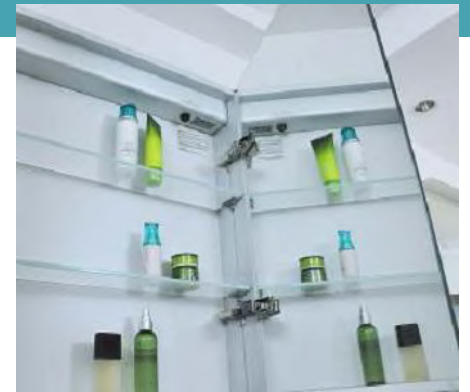

Bathroom mirror cabinet
With top acrylic light
Double sided mirrored door
With glass shelves
On/Off Button switch
With bottom backlit
IP44 rated