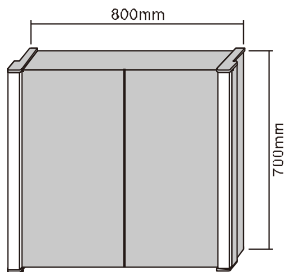

MODEL NO.: LAMC036
Size: 1000x700mm