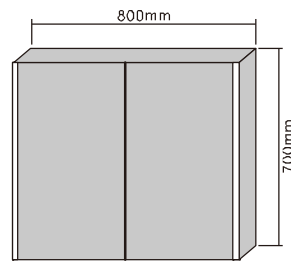

MODEL NO.: LAMC050
Size: 800x700mm