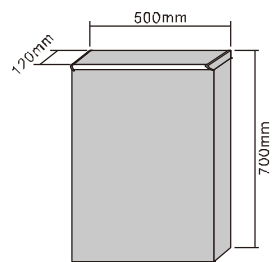

MODEL NO.: LAMC058
 Size: 500x700mm

MODEL NO.: LAMC059
 Size: 800x700mm

MODEL NO.: LAMC060
 Size: 1000x700mm

Bathroom mirror cabinet
 Double sided mirrored door
 With glass shelves
 With inside socket
 On/off button switch
 IP44 rated

MODEL NO.: LAMC061
 Size: 500x700mm

MODEL NO.: LAMC062
 Size: 800x700mm

MODEL NO.: LAMC063
 Size: 1000x700mm

Bathroom mirror cabinet
 Double sided mirrored door
 With glass shelves
 With inside socket
 On/off button switch
 IP44 rated