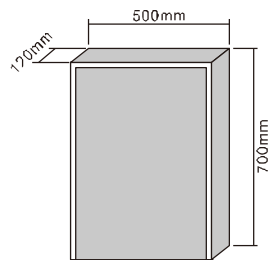

MODEL NO.: LAMC049
 Size: 500x700mm

MODEL NO.: LAMC050
 Size: 800x700mm

MODEL NO.: LAMC051
 Size: 1000x700mm

Bathroom mirror cabinet
 Double sided mirrored door
 With glass shelves
 With inside socket
 On/off button switch
 IP44 rated

MODEL NO.: LAMC052
 Size: 500x700mm

MODEL NO.: LAMC053
 Size: 800x700mm

MODEL NO.: LAMC054
 Size: 1000x700mm

Bathroom mirror cabinet
 Double sided mirrored door
 With glass shelves
 With inside socket
 With digital clock
 On/off button switch
 IP44 rated