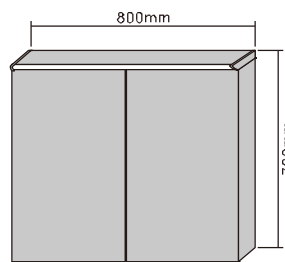

MODEL NO.: LAMC062
Size: 800x700mm