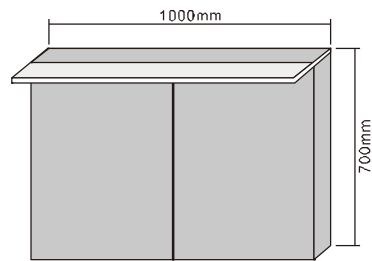

MODEL NO.: LAMC027
Size: 1000x700mm