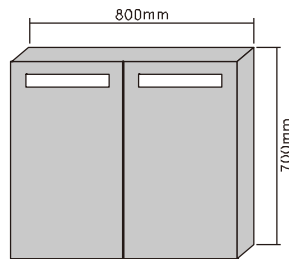

MODEL NO.: LAMC014
Size: 800x700mm