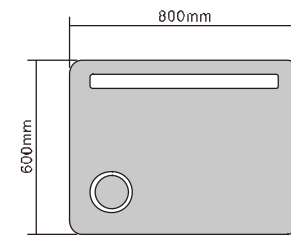

Elegant
Mirror

MODEL NO.: LAM001
Size: 600x600mm

MODEL NO.: LAM002
Size: 900x900mm

MODEL NO.: LAM003
Size: 600x600mm

MODEL NO.: LAM004
Size: 900x900mm

MODEL NO.: LAM005
Size: 600x600mm

MODEL NO.: LAM006
Size: 900x900mm

MODEL NO.: LAM007
Size: 500x700mm

MODEL NO.: LAM008
Size: 600x900mm

MODEL NO.: LAM009
Size: 500x700mm

MODEL NO.: LAM010
Size: 500x900mm

MODEL NO.: LAM011
Size: 600x600mm

MODEL NO.: LAM012
Size: 800x800mm

MODEL NO.: LAM013
Size: 500x700mm

MODEL NO.: LAM014
Size: 600x900mm

MODEL NO.: LAM015
Size: 600x600mm

MODEL NO.: LAM016
Size: 800x600mm

MODEL NO.: LAM017
Size: 600x800mm

MODEL NO.: LAM018
Size: 1000x600mm

MODEL NO.: LAM019
Size: 1200x600mm

MODEL NO.: LAM020
Size: 600x800mm

MODEL NO.: LAM021
Size: 800x600mm

MODEL NO.: LAM022
Size: 1000x600mm

MODEL NO.: LAM023
Size: 600x800mm

MODEL NO.: LAM024
Size: 1000x600mm

MODEL NO.: LAM025
Size: 1200x600mm