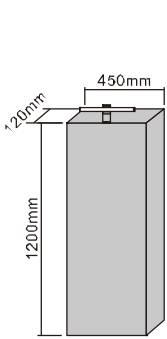

MODEL NO.: LAMC061
 Size: 500x700mm

MODEL NO.: LAMC062
 Size: 800x700mm

MODEL NO.: LAMC063
 Size: 1000x700mm

Bathroom mirror cabinet
 Double sided mirrored door
 With glass shelves
 With inside socket
 On/off button switch
 IP44 rated

MODEL NO.: LAMC064
 Size: 500x700mm

MODEL NO.: LAMC065
 Size: 800x700mm

MODEL NO.: LAMC066
 Size: 1000x700mm

LED dressing mirror cabinet
 Double sided mirrored door
 With glass shelves
 With inside socket
 On/off button switch
 IP44 rated

MODEL NO.: LAMC067
 Size: 450x1200mm

MODEL NO.: LAMC068
 Size: 450x1600mm

Rotated dressing mirror cabinet
 With dressing mirror
 With back storage space

MODEL NO.: LAMC069
 Size: 300x1200mm

MODEL NO.: LAMC070
 Size: 300x1700mm